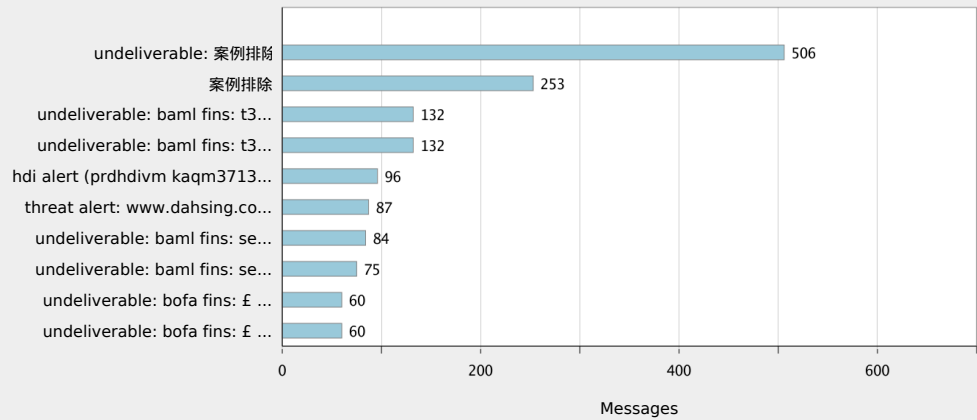

Daily Incoming Suspicious Email Check

prdvsmav01.dahsing.com

14 Oct 2021 00:00 to 14 Oct 2021 23:59 (GMT +08:00)

View Data for: All Email Appliances
Data in time range: 99.27 % complete

Top Subjects

Top Envelope Senders

Top Message Filters by Number of Matches

No Data found

Message Filters by Number of Matches: Details

No Data found