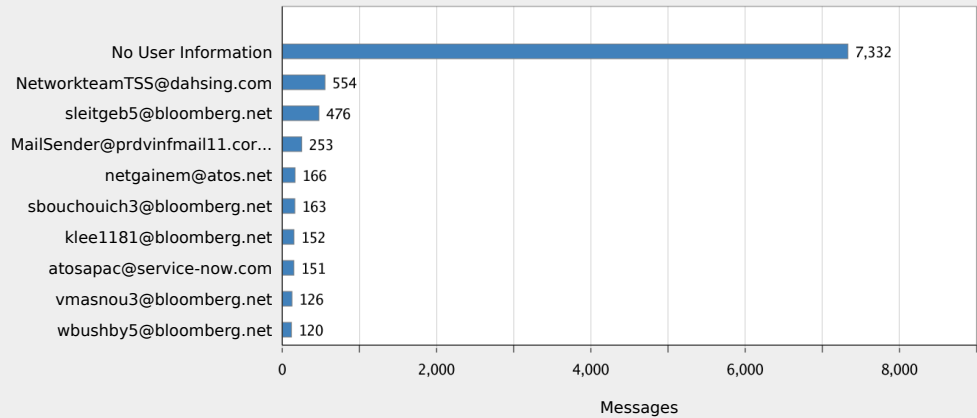

Daily Incoming Suspicious Email Check

prdvsmav01.dahsing.com

14 Oct 2021 00:00 to 14 Oct 2021 23:59 (GMT +08:00)

View Data for: All Email Appliances
Data in time range: 99.27 % complete

Top Subjects

Top Envelope Senders

Top Message Filters by Number of Matches

No Data found

Message Filters by Number of Matches: Details

No Data found